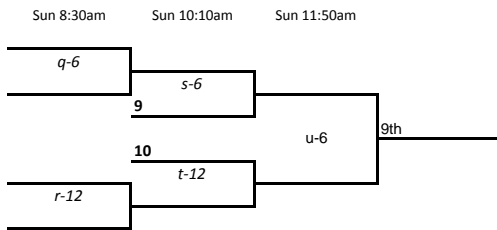

WOMEN'S BRACKET

OPEN CROSSOVER

TOP 8

OPEN BRACKET

OPEN 9-14

COED BRACKET