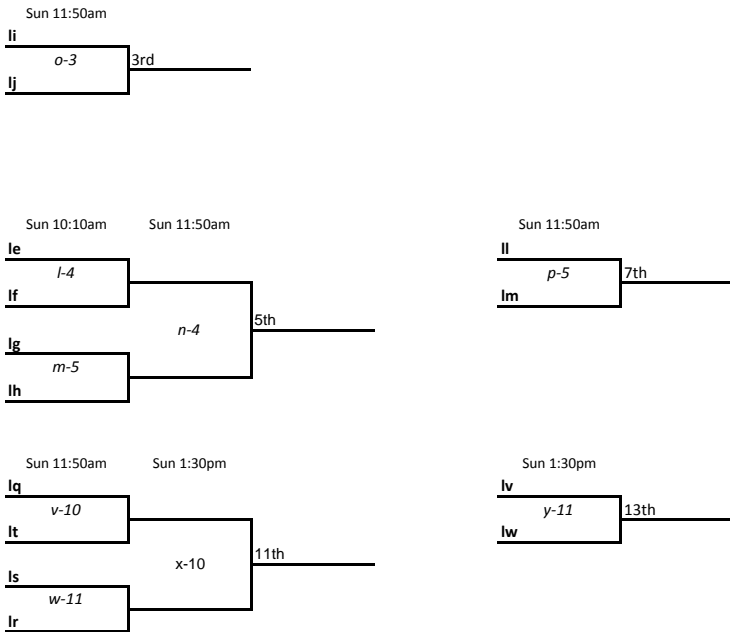

WOMEN'S BRACKET

OPEN CROSSOVER

TOP 8

OPEN BRACKET

OPEN 9-14

COED BRACKET