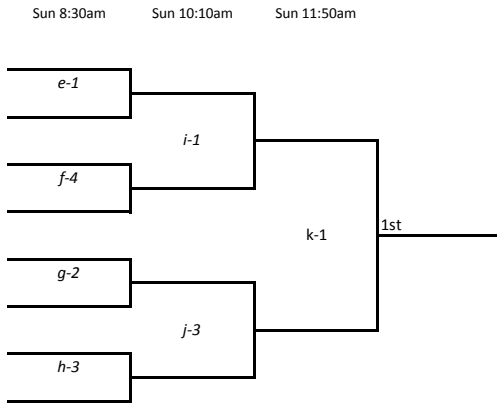

WOMEN'S BRACKET

OPEN CROSSOVER

TOP 8

OPEN BRACKET

OPEN 9-14

COED BRACKET